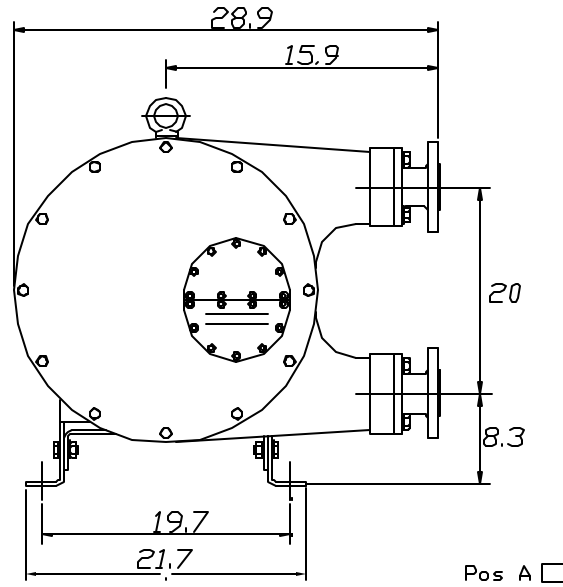

# RBT 60 Hosepump

Assy. No.:	
Customer:	
PO #:	Date / /
Model:	
Hose:	
Pressure:	
Ports:	
Speed:	
HP:	
Motor Encl.:	
Specials:	
Accessories:	
Drawn By:	Date / /
Project:	

Approximate Wt. 760 lbs.

Cert By: \_\_\_\_\_

Date: \_\_\_\_\_

2-1/2" 150# ANSI Flg

✓	Frame	B	C
	182/4 TC	11.02	13.16
	213/5 TC	13.64	16.94
	254 TC	13.64	19.75

Fabrication Tolerance is +/- .12"

Rev	Date	By
B	1/11/05	CLM

**PERIFLO**

155 Commerce Blvd., Loveland, OH 45140

Dwg No.: RBT 60 Dimensions