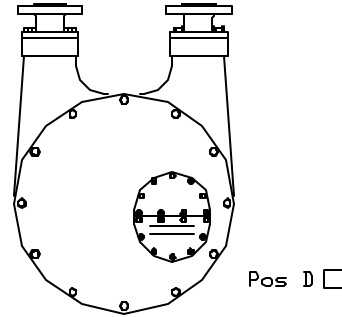

# RBT 60 Hosepump

Assy. No.:	
Customer:	
PO #:	Date / /
Model:	
Hose:	
Pressure:	
Ports:	
Speed:	
HP:	
Motor Encl.:	
Specials:	
Accessories:	
Drawn By:	Date / /
Project:	

Approximate Wt. 760 lbs.

Cert By: \_\_\_\_\_

Date: \_\_\_\_\_

2-1/2" 150# ANSI Flg

✓	Frame	B	C
	182/4 TC	11.02	13.16
	213/5 TC	13.64	16.94
	254 TC	13.64	19.75

Fabrication Tolerance is +/- .12"

Rev	Date	By
B	1/11/05	CLM

**PERIFLO**

155 Commerce Blvd., Loveland, OH 45140

Dwg No.: RBT 60 Dimensions