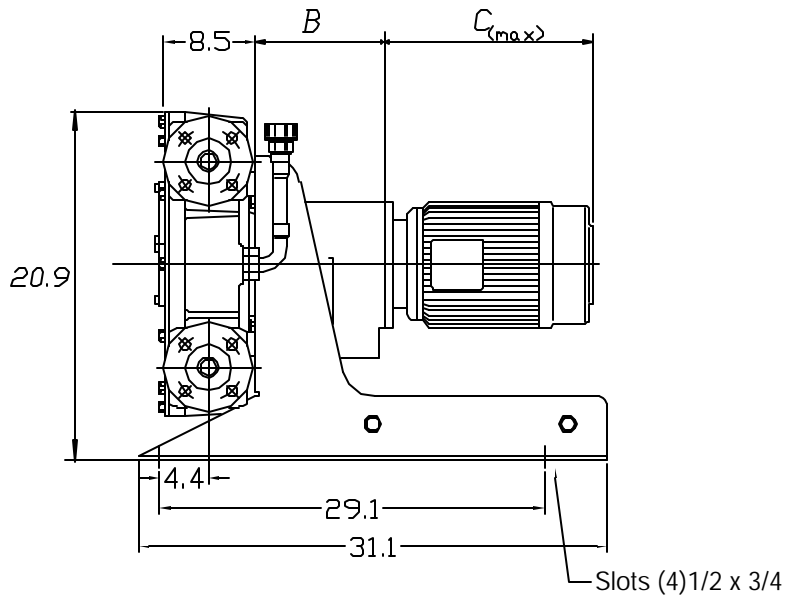

# RBT 60 Hosepump

Assy. No.:	
Customer:	
PO #:	Date / /
Model:	
Hose:	
Pressure:	
Ports:	
Speed:	
HP:	
Motor Encl.:	
Specials:	
Accessories:	
Drawn By:	Date / /
Project:	

Approximate Wt. 760 lbs.

Cert By: \_\_\_\_\_

Date: \_\_\_\_\_

2-1/2" 150# ANSI Flg

✓	Frame	B	C
	182/4 TC	11.02	13.16
	213/5 TC	13.64	16.94
	254 TC	13.64	19.75

Fabrication Tolerance is +/- .12"

Rev	Date	By
B	1/11/05	CLM

**PERIFLO**

155 Commerce Blvd., Loveland, OH 45140

Dwg No.: RBT 60 Dimensions