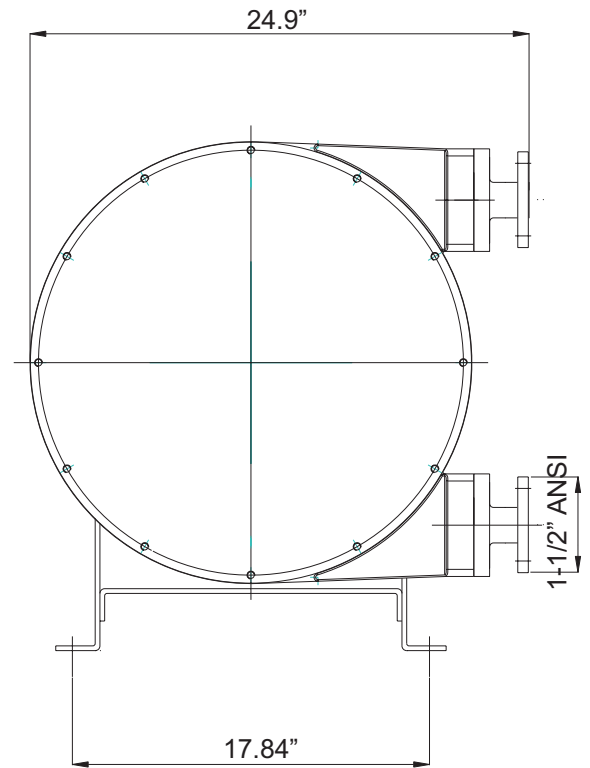

PERIFLO

Industrial Peristaltic Pumps

RBT-40 Model

Dimensions

* To confirm according type and power drive.