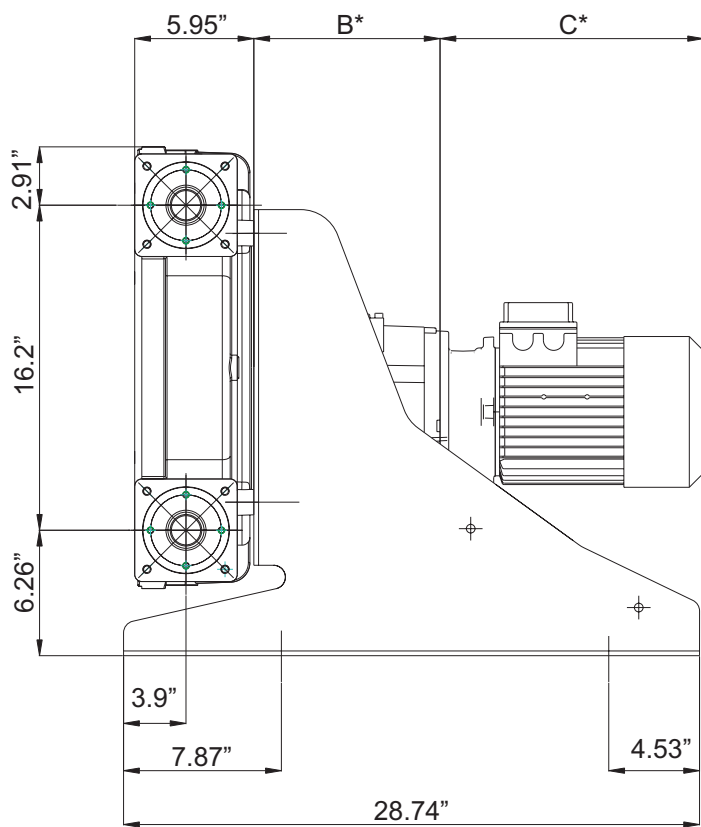

PERIFLO

Industrial Peristaltic Pumps

RBT-40 Model

Dimensions

* To confirm according type and power drive.